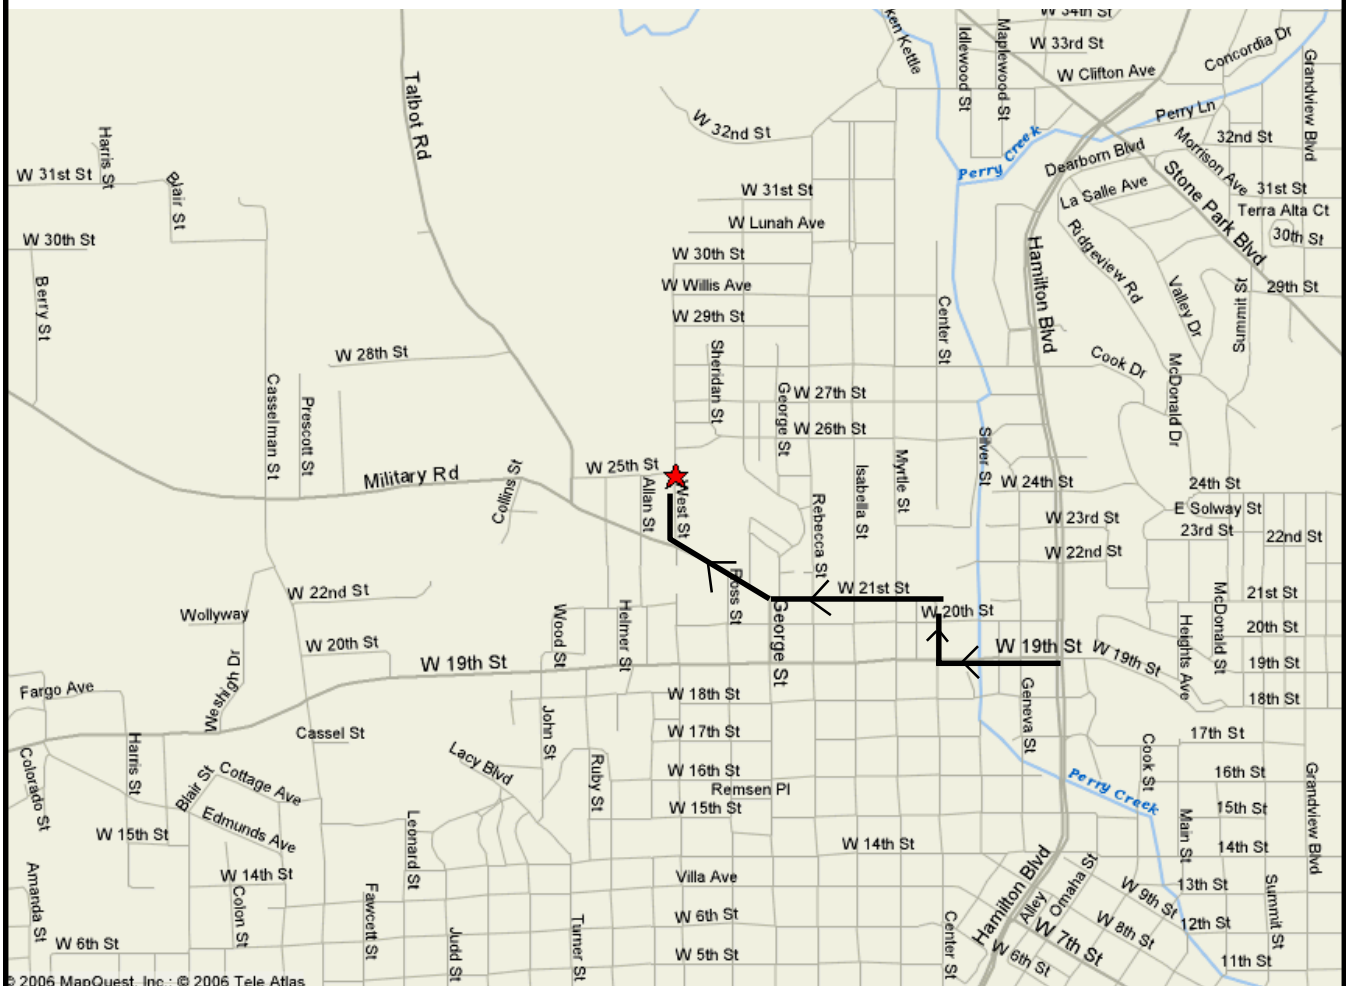

Directions to Holy Spirit 1701 W. 25th St.

Directions from W. 19th & Hamilton Blvd

Note: Hamilton Blvd. is a major street in Sioux City. If you can find the intersection of West 19th Street and Hamilton Blvd., then follow these directions

- Head west two blocks to Center Street, turn right (north)
- Continue north for two blocks to West 21st Street, turn left (west)
- Continue five blocks west on 21st St. The street turns into Military Road, you will angle to your right, continue for four more blocks.
- Turn right (north) at West Street, go to the top of the hill.
- The large apartments on your right is Evergreen Terrace. Angle left, follow the sign. Holy Spirit is located to the left behind the trees.